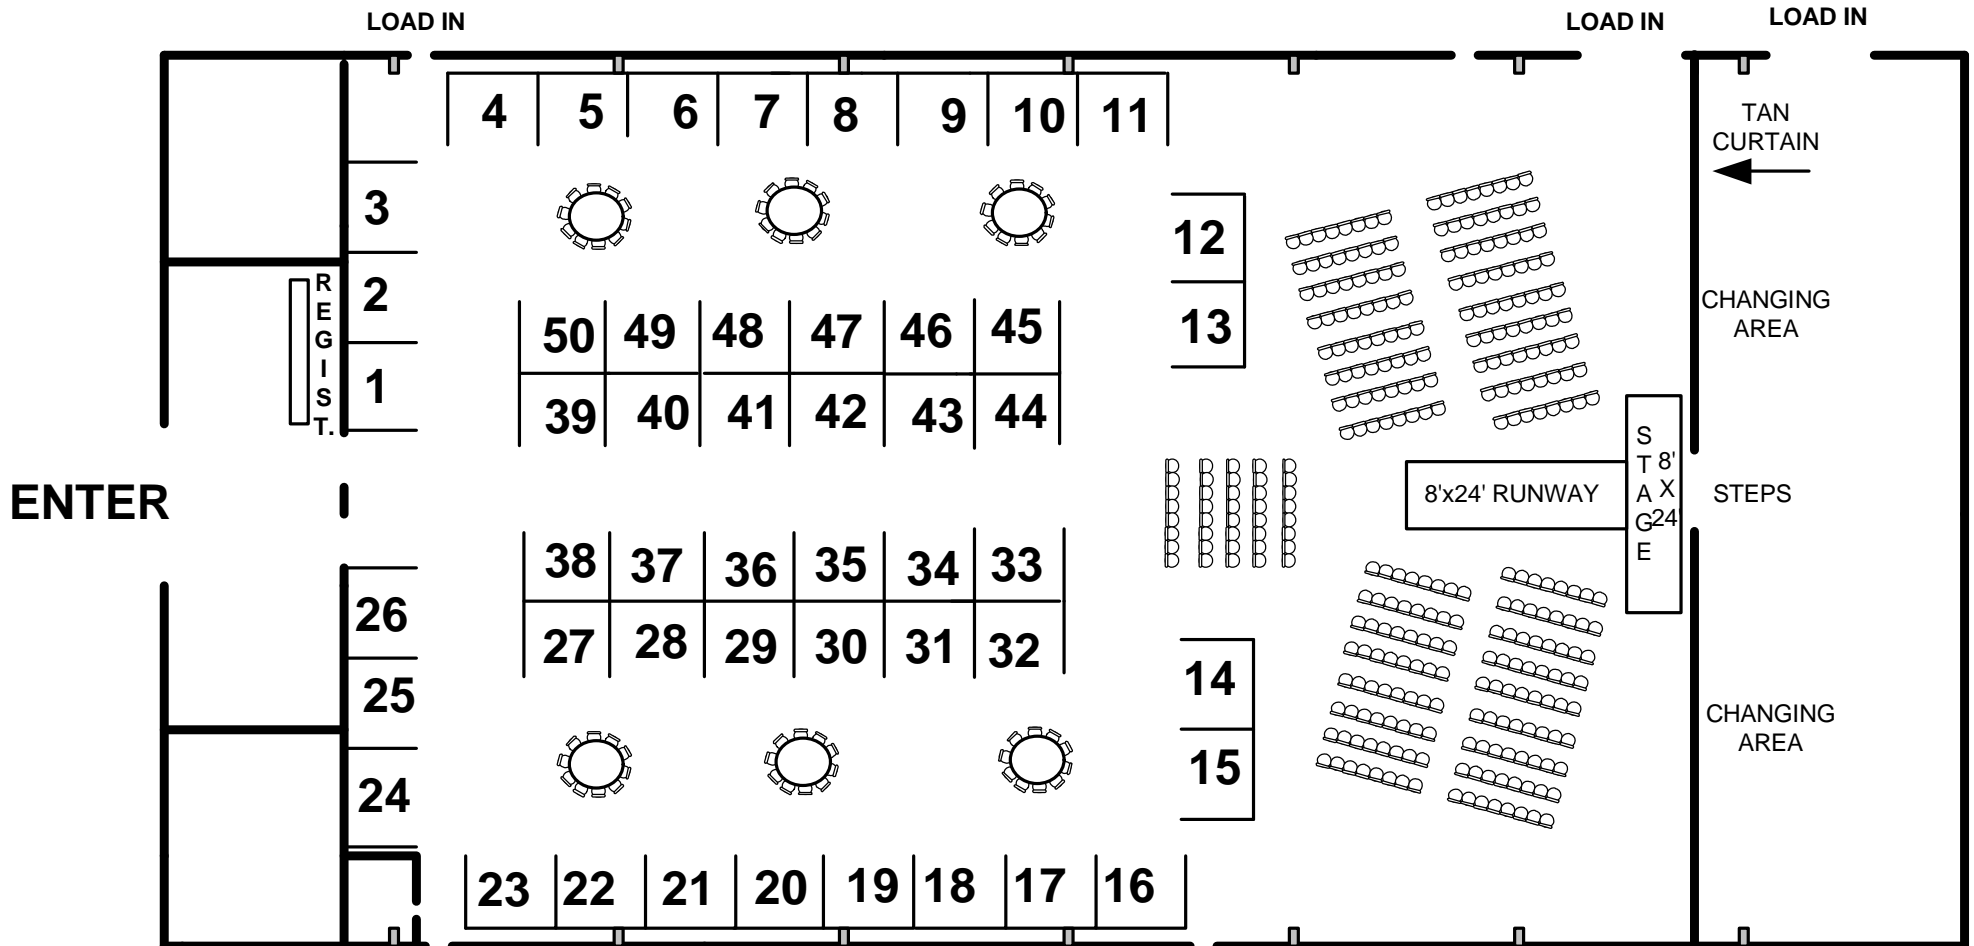

MIX 92.7

Bridal Expo & Fashion Show

February 26th, 2012

BOOTH PLAN
EXHIBITION AREA

LODGE OF FOUR SEASONS
CAMPANA HALL

(50) 8'X10' BOOTHS
SEATING 312 THEATRE STYLE

18" SPACE BETWEEN FRONT
AND BACK OF CHAIRS

PBCS
12-20-2011